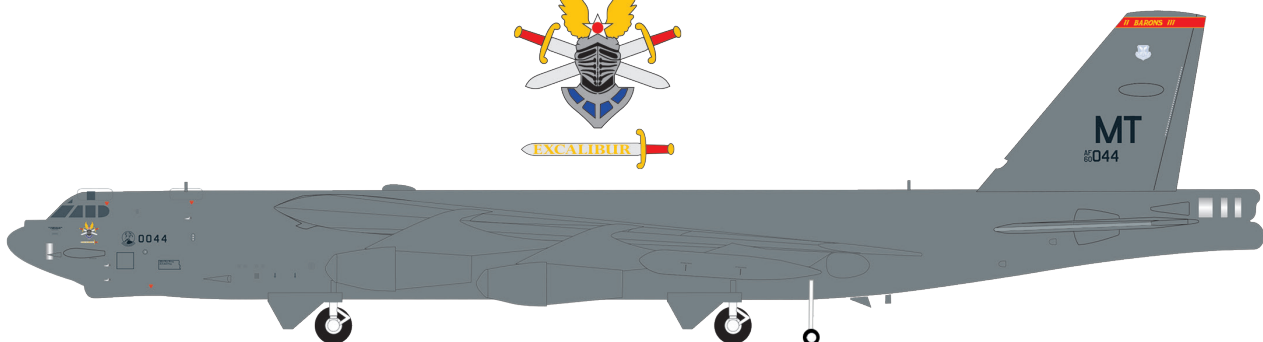

↔ 33,4 cm ↻ 1:200
109,95 €

© 2025 Emirates Group

03-04 2025

573375
Emirates Airbus A350-900 – A6-EXA

↔ 33,4 cm ↻ 1:200
109,95 €

U.S. Air Force photos by Tech. Sgt. Corban Lundborg

03-04 2025

573467
U.S. Air Force Boeing B-52H Stratofortress - 23rd Bomb Squadron “Barons”, 5th Bomb Wing, Minot Air Base “Excalibur” – 60-0044